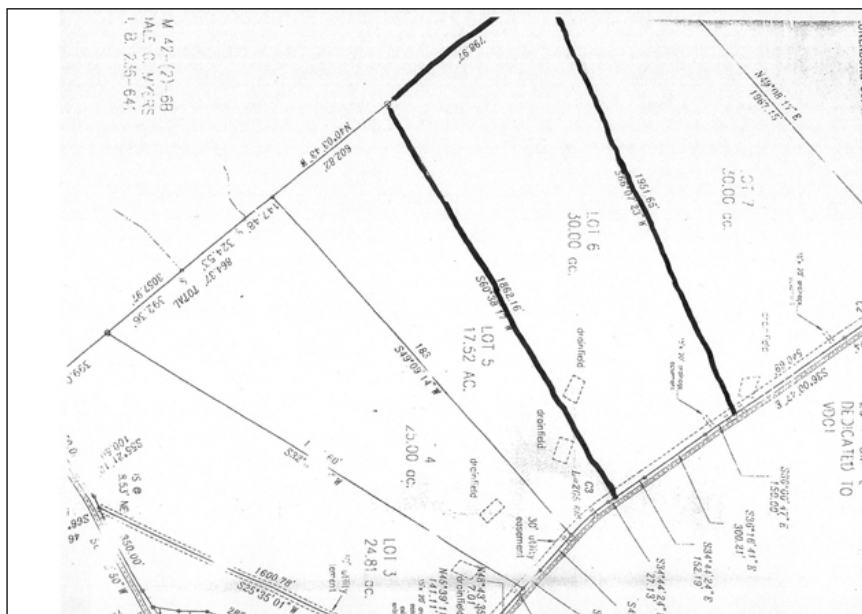

30 Acres Kits Creek On Rt. 69

R.T. HITE REALTY

Directions: Take 49 S from Victoria. Take a right onto Rt 690. Property will be on your left.

Property Details

Price: 69,900

Acreage: 30

Water Front: Kits Creek

Road Frontage: 600 Ft on Rt. 69

Area: Victoria/Lunenburg

State: VA **Zip:** 23974

Timber: Some Hardwood

Views: Woodland, Rolling Hills, and a Pretty Creek

Open Acres: 3

Property Type: Future Home Site

Remarks: This property is priced well and would be a nice home site for someone in the future. Kits Creek runs through the middle of this property that offers great character. This property has a current perksite and sits in a rural setting but near HWY 49. To summarize this property offers 30 acres with good road frontage, perksite, creek, and survey for 69,900!!!