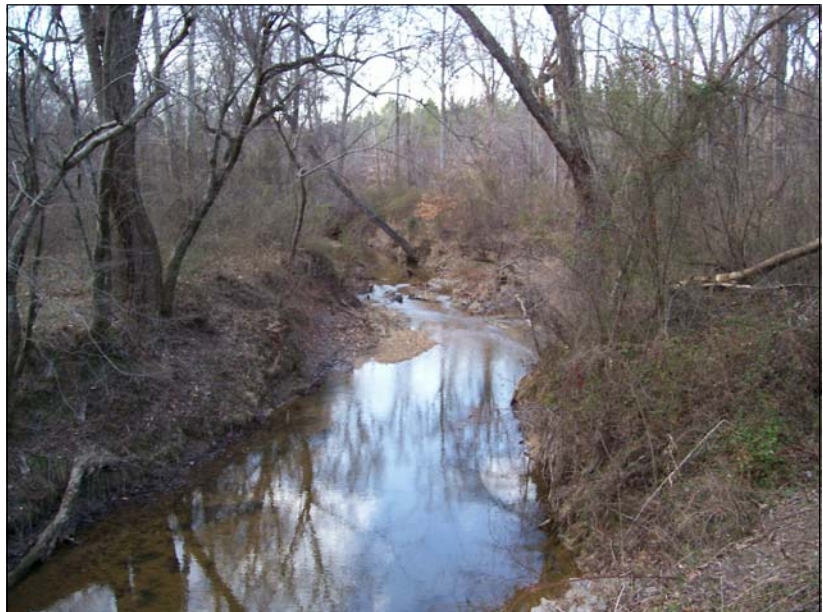

25 Acres Middle Meherrin River

R.T. HITE REALTY

Directions: From Victoria take 49 S. Take a right onto 694. Go through the 1st intersection and follow until you get to the next intersection (Rt 623). Take a right onto Rt 623. Take a right onto Rt 688. Property will be on your left after crossing the river in the bottom.

Property Details

Price: 69,000

Acreage: 25

Water Front: Middle Meherrin River

Area: Planterville/ Lunenburg

State: VA

Timber: Mature Hardwood

Views: High Bluffs, Hardwood, and River

Open Acres: 0

Property Type: River property perfect for a home or cabin

Remarks: The Key assets of the property are the mature hardwood, the beautiful river, and the wildlife. There was once a working mill back in the late 1800s on the river where this property sits. This property sits in a farmers' neighborhood and offers a comfortable feel of peace.

Owner Agent

R.T. Hite Realty

745 E. 5th Avenue
Kenbridge, VA 23944

Phone: 434-676-8569

Fax: 309-408-4685

Listing Agent:

David Hite

Phone: 434-292-8807

E-mail: david@hiterealty.com