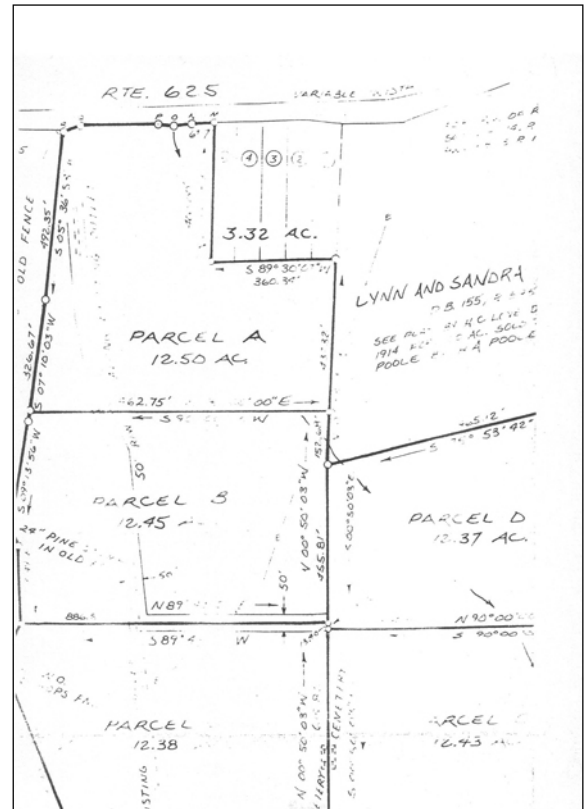

Additional Photos

Neighbor's Property